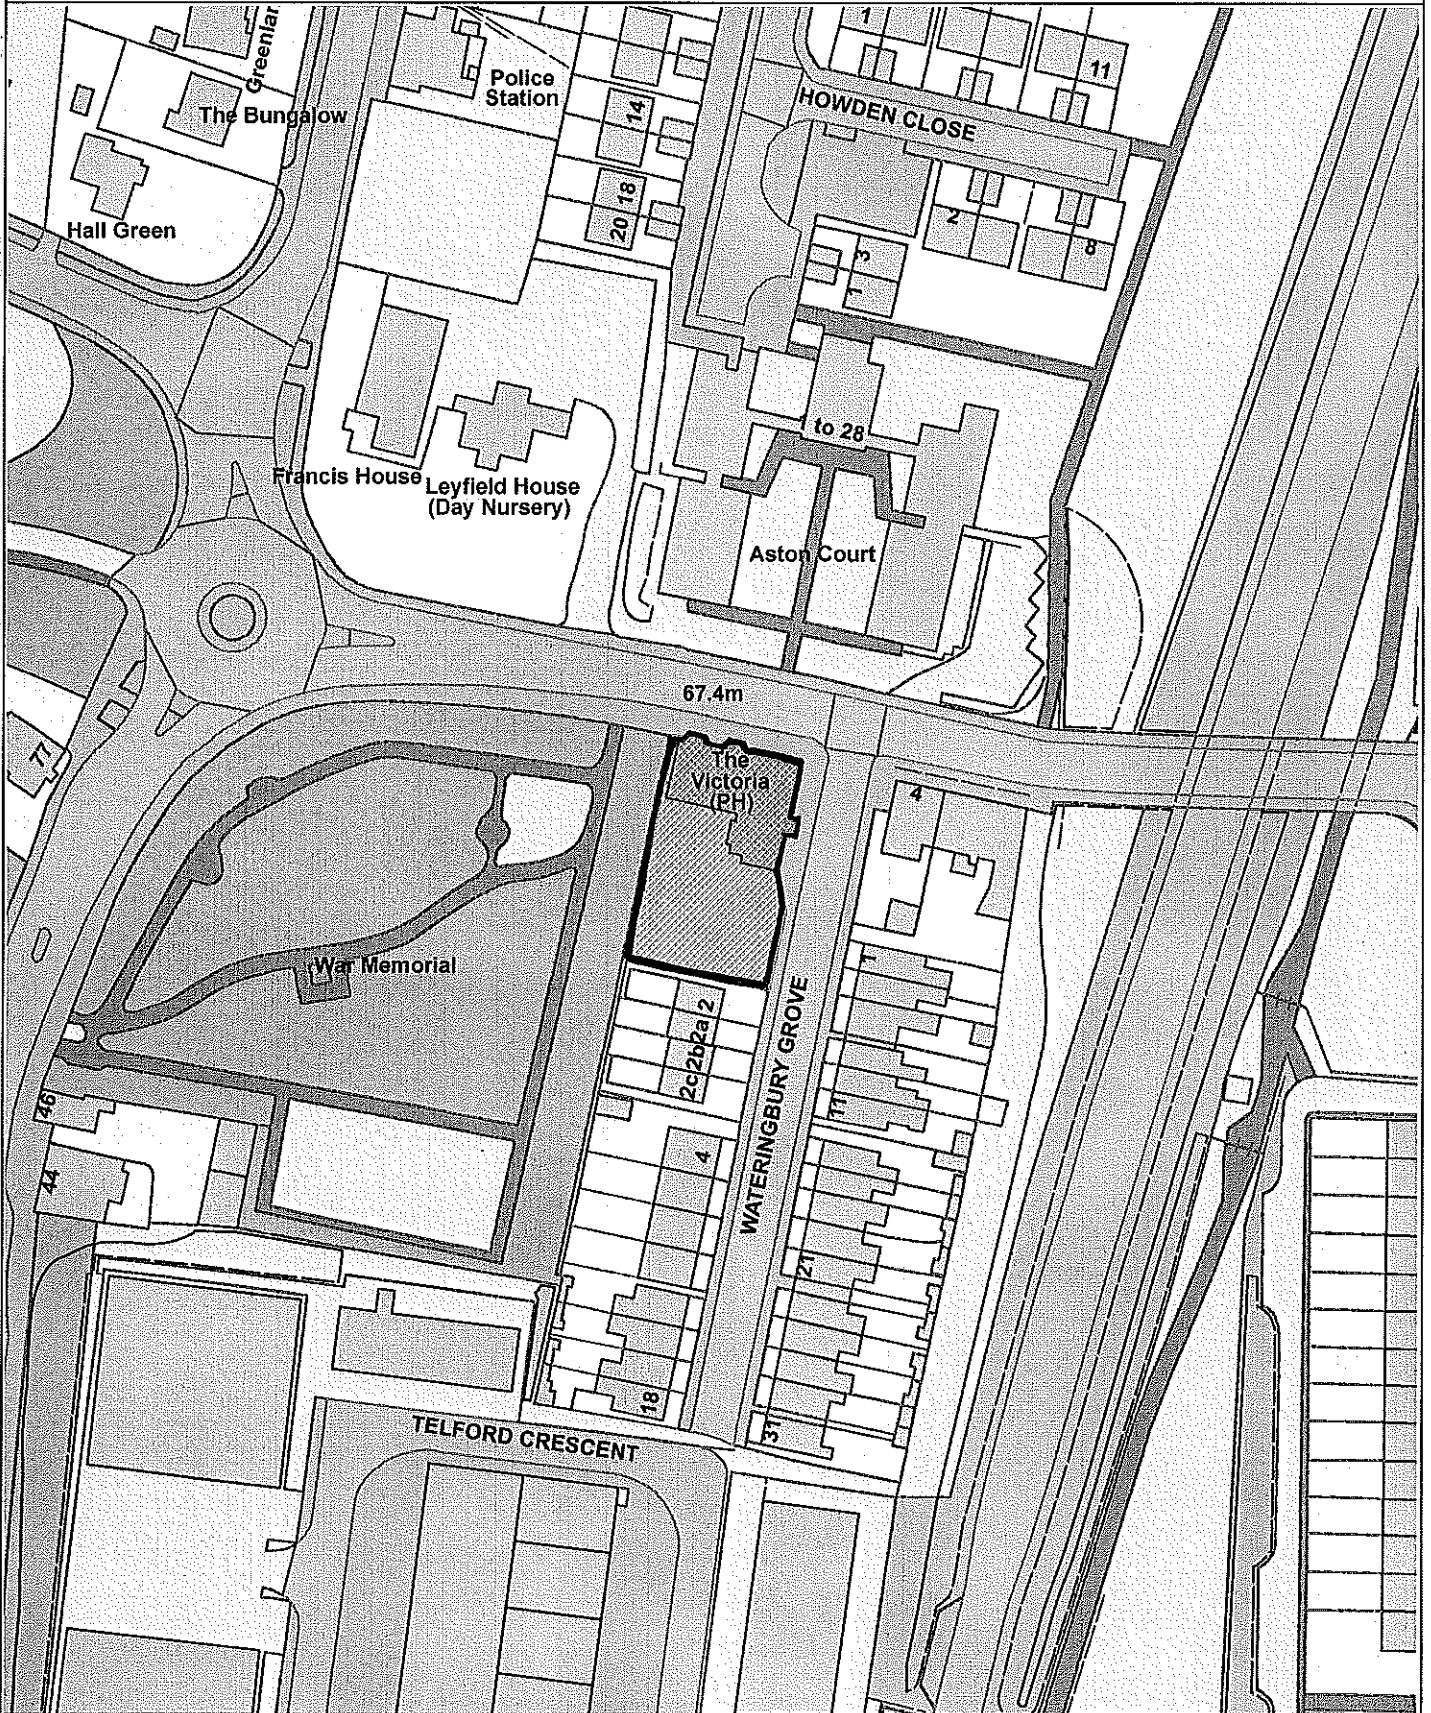

Planning Committee-CHE/17/00359/FUL - Victoria Hotel

CHESTERFIELD
BOROUGH COUNCIL

Reproduced from the Ordnance Survey map with the permission of the Controller of Her Majesty's Stationery Office © Crown Copyright 2012. Unauthorised reproduction infringes Crown Copyright and may lead to prosecution or civil proceedings. Chesterfield Borough Council Licence No. 100018505 (2017)

Scale 1:1199